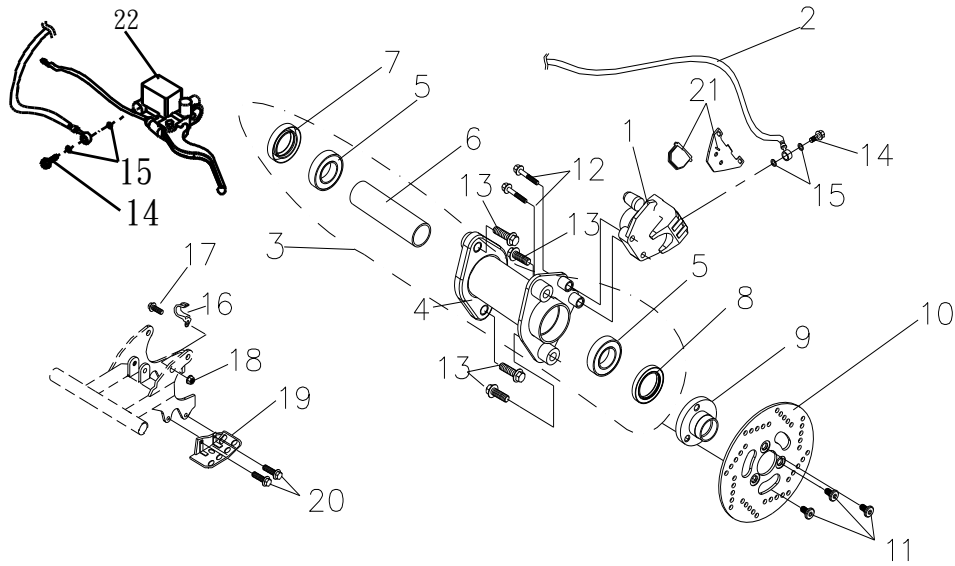

F-10

Disc Brake System

Item	Part No.	Part Name	Q'ty
1	31115-A01-000	Rear Disc Caliper	1
2	31225-A02-000	Hose, Rear Disk Brake	1
3	31300-A02-000	Rear Axle Bearing Carrier	1
4	23215-A01-000	Rear Holder Disk	1
5	95100-T6006ZZ	Bearing	2
6	93330-A01-00A	Spacer	1
7	96100-355511A	Oil Seal	1
8	96100-405507	Oil Seal	1
9	31355-A01-020	Holder Disk	1
10	31120-A01-000	Rear Brake Disc	1
11	91760-10014-08G	Hex Socket Bolt	3
12	91710-08038-12G	Hex Washer Face Bolt	2
13	91710-12028-17G	Hex Washer Face Bolt	4
14	91830-A01-000	Nut, Brake Hose	2
15	93101-A01-000	Washer, Copper	4
16	83115-A01-000	Clip, Brake Hose	1
17	91700-06016-10G	Hex Washer Face Bolt	1
18	92130-06S-10G	Nut, Insert Lock	1
19	71220-A01-100	Rear Brake Guard	1
20	91700-08012-12G	Hex Waser Face Bolt	2
21	31116-A01-000	Brake Pad , Disk Brake	1
22	31405-A01-000	Lever Ass'y,Left	1