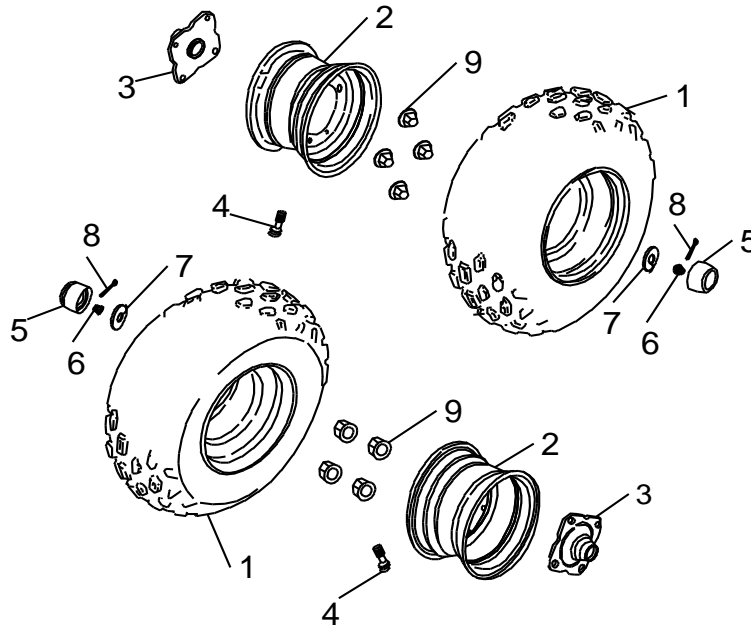

F-8

Rear Tire

Item	Part No.	Part Name	Q'ty
1	24105-A02-010	Tire(KENDA K546F) 18x9.5-8	2
2	24206-A01-000	Rim 8x7	2
3	23105-A01-010	Fixed bracket , Rim , Rear	2
4	24106-A01-000	Valve, Tire	2
5	93615-A01-000	Cap, Rubber	2
6	92140-14-19G	Nut, Insert Lock	2
7	93100-14540-45G	Washer, Plate	2
8	94000-03032	Cotter pin	2
9	92130-10S-14G	Nut, Insert Lock	8