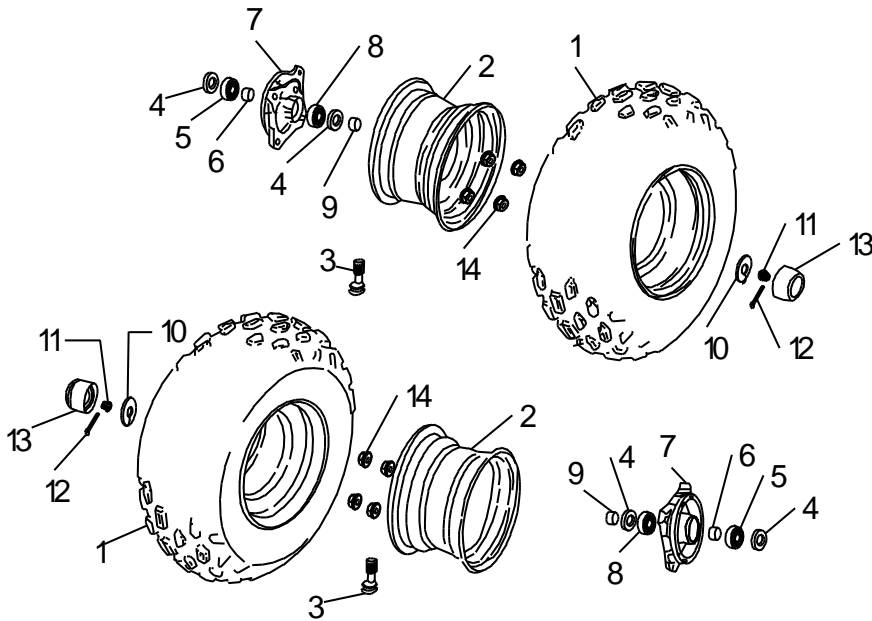

F-7

Front Tire

Item	Part No.	Part Name	Q'ty
1	24105-A02-000	Tire(KENDA K546F) 19X7-8	2
2	24205-A01-000	Rim 8x5.5	2
3	24106-A01-000	Valve, Tire	2
4	96100-223507A	Seal, Oil	4
5	95100-B6003 2RS	Bearing	2
6	93325-A01-200	Spacer, Inner	2
7	31105-A01-001	Drum Brake, Front	2
8	95100-B6002 2RS	Bearing	2
9	93320-A01-100	Spacer, Outer	2
10	93100-12540-45G	Washer, Plate	2
11	92140-12-17G	Nut, Insert Lock	2
12	94000-03032	Cotter pin	2
13	93615-A01-000	Cap, Rubber	2
14	92130-10S-14G	Nut, Insert Lock	8