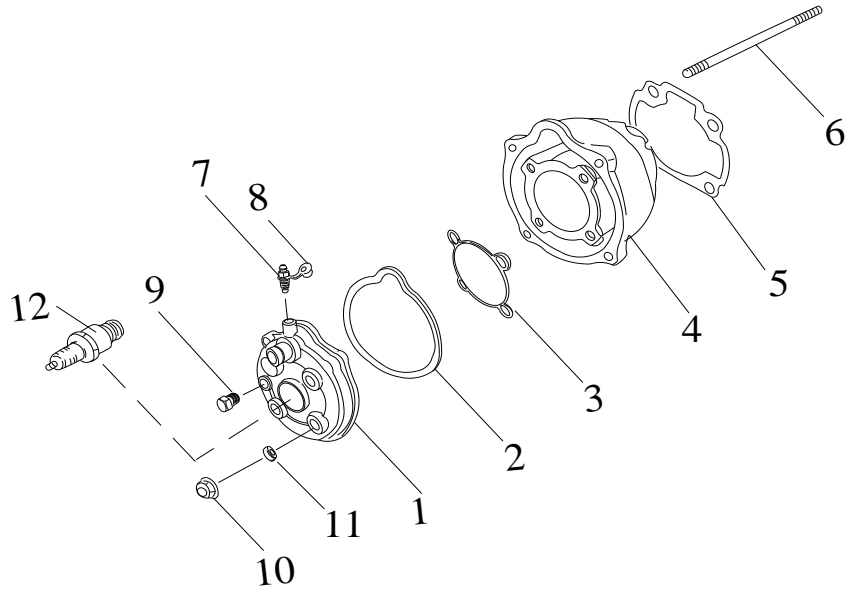

E-1

Cylinder,Cylinder Head

Item	Part No.	Part Name	Q'ty
1	12200-E03-100	Head, Cylinder	1
2	12310-E03-101	Ring, Oil	1
3	12300-E03-100	Ring, Oil	1
4	12100-E03-100	Cylinder	1
5	12191-E03-102	Gasket, Cylinder	1
6	P91000-07109	Bolt, Stud	4
7	15872-E01-000	Bolt,Leaking	1
8	15873-E01-000	Cap,Leaking	1
9	15240-E01-000	Sensor, Temperature	1
10	92207-E03-000	Nut, cap	4
11	P93102-07514-25	Washer, Plane (Copper)	4
12	98069-1BR8HSA-R	Plug, Spark	1

E-3

Pump Ass'y, Liquid

Item	Part No.	Part Name	Q'ty
1	93406-STW08A	CirClip	1
2	15211-E01-000	Pump Driver Wheel	1
3	94002-030198	Pin	1
4	95100-T608LLU	Ball, Bearing	2
5	15216-E01-000	collar	1
6	15212-E01-000	Body Pump	1
7	96100-101804	Seal, Oil	1
8	15213-E01-001	Rotor Ass'y , Pump	1
9	96200-525020	Oil-Ring	1
10	15215-E01-000	Cap,Pump	1
11	91740-05016W-1	Bolt, Pan, Crosshead	3
12	31130-E01-000	Plug, Rubber	3
13	15875-E01-000	Bolt, Driver	3
14	93100-06013-10W-2	Washer, Plain	3
15	91760-06020-05W-1	Hex. Socket Bolt	2
16	1520A-E01-000	Pump Ass'y, Liquid	1

E-5

Oil Pump

Item	Part No.	Part Name	Q'ty
1	15100-E03-000	Pump, Oil	1
2	91740-05016W-1	Bolt, Pan, Crosshead	2
3	94002-030118	Pin	1
4	93406-STW19A	Circlip	2
5	15110-E01-000	Drive,Gear, Oil-Pump	1

E-6

Air Cleaner, Reed Valve

F-12

Rear Axle, Sprocket

Item	Part No.	Part Name	Q'ty
1	23205-A01-031	Wheel Axle,Rear	1
2	92110-28-36B	Hex. Acorm Nut	2
3	93110-30038-10-1	Washer,Wave	1
4	23305-A01-01B	Sprocket	1
5	23310-A01-000	Sprocket Holder, Driven	1
6	91810-A01-000	Bolt, Hex. Washer Plate	3
7	93103-A01-000	Spring Washer	3
8	23300-A01-01B	Sprocket Ass'y(rear,428-28T)	1