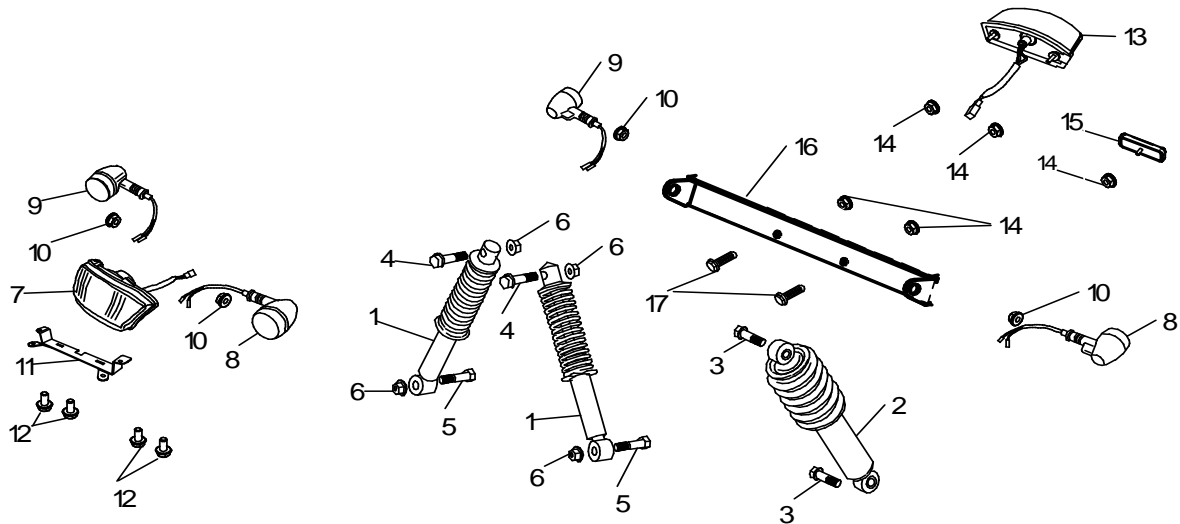

F-6

Shock Absorber · Lamp

Item	Part No.	Part Name	Q'ty
1	81200-A01-10A	Shock Absorber, Front	2
2	82200-A01-121	Shock Absorber , Rear	1
3	91710-10038-14G	Hex. Bolt, Flange	2
4	91700-10040-14G	Hex. Bolt, Flange	2
5	91770-10038-14G	Hex. Bolt	2
6	92130-10S-14G	Nut, Insert Lock	4
7	62205-A01-010	Head Lamp Comp	1
8	62230-A01-000	Singal Light, L. Rear	2
9	62225-A01-000	Signal Light, R. Rear	2
10	92120-10-14G	Nut,Flange	4
11	62206-A01-000	Head Lamp Bracket	1
12	91825-04012-1	Philips Screw, Tapping	4
13	62210-A01-000	Tail Light Comp	1
14	92130-06S-10G	Nut, Insert Lock	5
15	62240-A01-000	Reflector, Rear	1
16	83117-A01-000	Clip, Signal Light	1
17	91700-06016-10G	Hex. Bolt, Flange	2