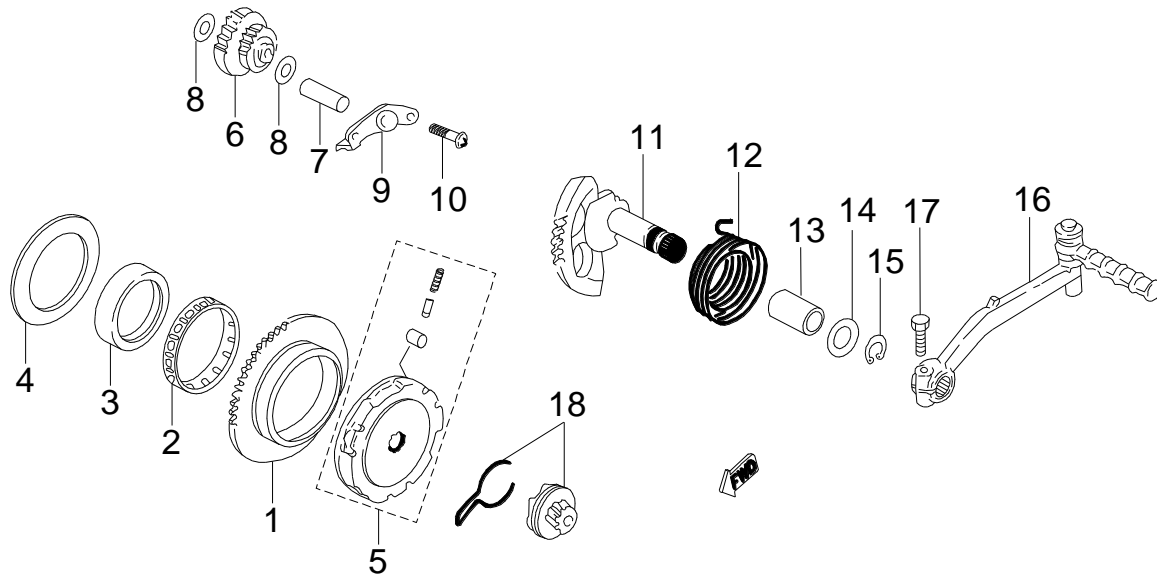

**E-9
Starter**

Item	Part No.	Part Name	Q'ty
1	22110-E01-200	Wheel, Starter	1
2	95200-555912	Bearing, Needle	1
3	11213-E01-100	Boss	1
4	93100-55076-05B-1	Washer, Plate	1
5	22100-E03-000	Wheel, Starter	1
6	22120-E01-000	Idle Gear Ass'y	1
7	11344-E01-000	Shaft	1
8	93100-08516-15C-1	Washer, Plate	2
9	22121-E01-000	Plate, Idle Gear	1
10	91760-06010-05W-1	Hex. Socket Bolt	2
11	28211-E01-100	Kick Shaft Ass'y	1
12	28261-E01-200	Spring, Torsion	1
13	28251-E01-000	Bush, Kick Shaft	1
14	93100-15228-10C	Washer, Plate	1
15	93406-STW15A	Circlip	1
16	16105-A01-000	Kick Ass'y	1
17	91700-06025-10C	Hex. Bolt, Flange	1
18	28221-E01-100	Kick Pinion Ass'y	1