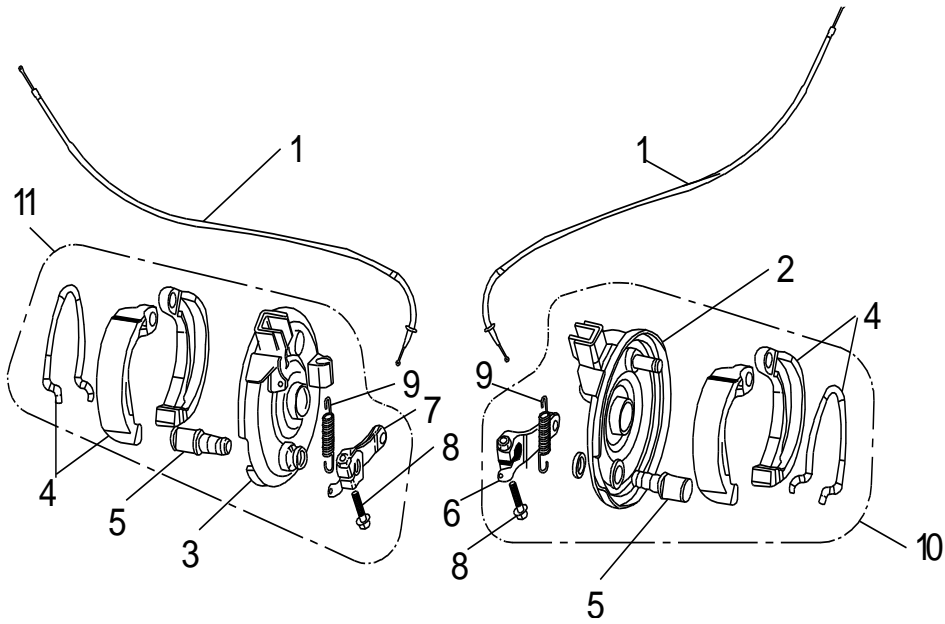

F-9

Drum Brake,Front

Item	Part No.	Part Name	Q'ty
1	31205-A02-002	Cable , Front Brake	2
2	31306-A01-00A	Panel Comp , Front L,Brak	1
3	31311-A01-00A	Panel Comp , Front R,Brak	1
4	31315-A01-001	Shoe, Front Drum Brake	2
5	31320-A01-000	Cam Shaft, Front Brake	2
6	31325-A01-010	Arm, Front L. Brake	1
7	31330-A01-010	Arm, Front R. Brake	1
8	91700-05024-08C	Bolt, Hex. Washer Plate	2
9	97205-A01-000	Return Spring, Front Brake	2
10	31305-A01-011	Panel Comp Ass'y , Front L. Br	1
11	31310-A01-011	Panel Comp Ass'y , Front R. Br	1