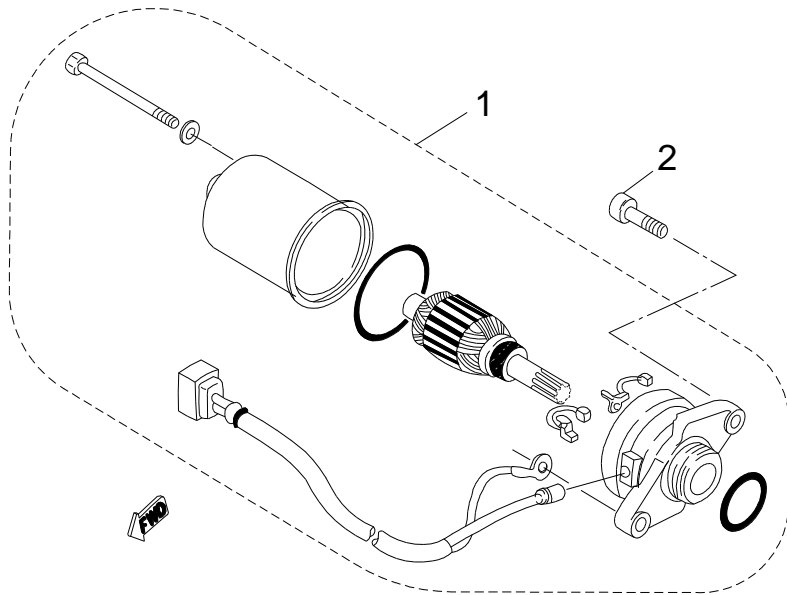

E-13

Start Motor

Item	Part No.	Part Name	Q'ty
1	31200-E01-000	Starting Motor Ass'y	1
2	91760-06020-05W-1	Hex. Socket Bolt	2