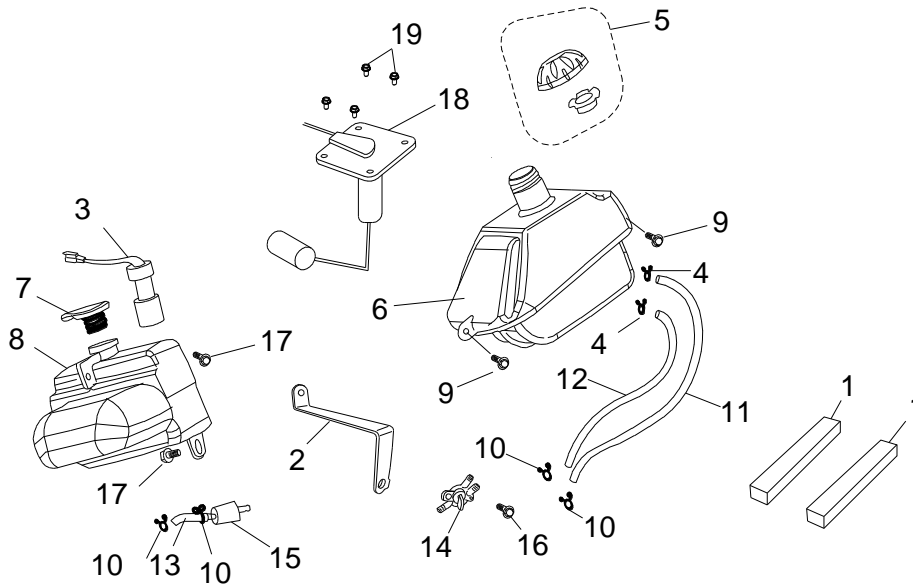

F-5

Fuel Tank, Oil Tank

Item	Part No.	Part Name	Q'ty
1	12110-A02-100	Sponage	2
2	12220-A01-001	Bracket, Support	1
3	12210-A01-000	Gauge, Oil Level	1
4	97411-A01-000	Clip	2
5	12150-A01-010	Cap Assembly, Fuel tank	1
6	12100-A01-010	Tank,Fuel	1
7	12205-A01-101	Cap, Oil Tank	1
8	12200-A01-101	Tank, Oil	1
9	91750-06016-10G	Bolt ,Flange	2
10	97410-E01-000	Clip, Tube	4
11	12310-A01-002	Tube A , Fuel	1
12	12311-A01-002	Tube B , Fuel	1
13	12317-A01-111	Tube,Oil	1
14	12105-A01-000	Valve, Fuel	1
15	12215-A01-000	Oil Filter	1
16	91700-06012-10G	Hex. Bolt, Flange	1
17	91821-A01-000	Bolt, Hex Ladder(Short)	2
18	12115-A01-000	Gauge,Fuel Tank	1
19	91710-05010-08B	Bolt, Hex. Washer Plate	4