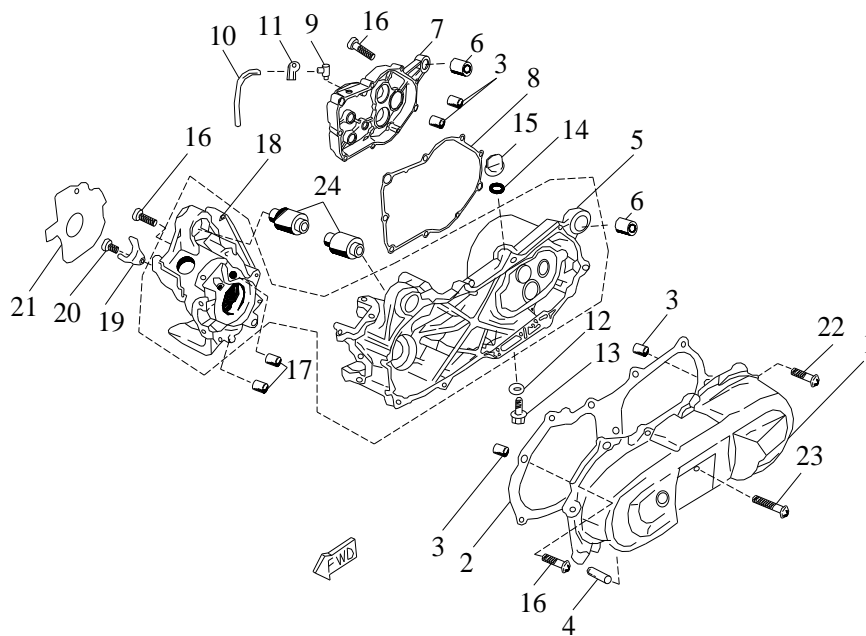

E-5

Oil Pump

Item	Part No.	Part Name	Q'ty
1	15100-E03-000	Pump, Oil	1
2	91740-05016W-1	Bolt, Pan, Crosshead	2
3	94002-030118	Pin	1
4	93406-STW19A	Circlip	2
5	15110-E01-000	Drive,Gear, Oil-Pump	1

E-6

Air Cleaner, Reed Valve

Item	Part No.	Part Name	Q'ty
1	11340-E03-100	Cover, L. Crankcase	1
2	11395-E01-101	Gasket, L. Crankcase	1
3	94001-100140	Pin, Dowel	4
4	11344-E01-000	Shaft	1
5	11200-E03-010	Crankcase, L.	1
6	93507-082021	Bush	2
7	11500-E01-000	Gasket ,Transmission Gear Case	1
8	11420-E01-101	Case Cover ,Reverse Gear	1
9	11210-E01-000	Breather	1
10	11211-E01-001	Hose,Breather	1
11	97410-E03-000	Clip,Fuel hose	1
12	93101-08015-15-1	Washer, Copper	1
13	91700-08012-12G	Hex Waser Face Bolt	1
14	96200-138024	O-Ring	1
15	11212-E01-000	Plug, Oil	1
16	91760-06035-05W-1	Hex. Socket Bolt	15
17	94001-120160	Pin, Dowel	2
18	11100-E03-010	Crankcase, R.	1
19	11110-E01-000	Holder	1
20	91760-06010-05W-1	Hex. Socket Bolt	1
21	31121-E01-100	Gasket, A.C.G	1
22	91760-06025-05W-1	Hex. Socket Bolt	8
23	91760-06065-05W-1	Hex. Socket Bolt	1
24	93506-123538	Bush	2
25	91760-06040-05W-1	Hex. Socket Bolt	2

E-10
Clutch

Item	Part No.	Part Name	Q'ty
1	22300-E03-200	Secondary Sheave Ass'y	1
2	22312-E03-000	Spring, Compression	1
3	22331-E03-000	Spring, Clutch	3
4	22330-E03-000	Carrier Ass'y, Clutch	1
5	22332-E01-200	Nut, Clutch	1
6	22340-E03-000	House, Clutch	1
7	92111-10-19G	Hex. Acorn Nut	1
8	96200-125030	O-Ring	1
9	22411-E03-100	Plate, Cam	1
10	22412-E01-000	Slider, Cam Plate	3
11	22413-E01-010	Weight Roller	6
12	22410-E03-100	Sliding Sheave, Primary	1
13	22414-E03-100	Collar	1
14	22420-E03-100	Fixed Sheave, Primary	1
15	22421-E03-200	Waser, Clam	1
16	22422-E03-000	Clutch, Oneway	1
17	93103-10524-26-1	Washer, Conical Spring	1
18	92110-10-17C	Hex. Acorn Nut	1
19	22500-E03-000	Belt, Drive	1
20	22400-E03-200	Sliding Sheave, Ass'y	1