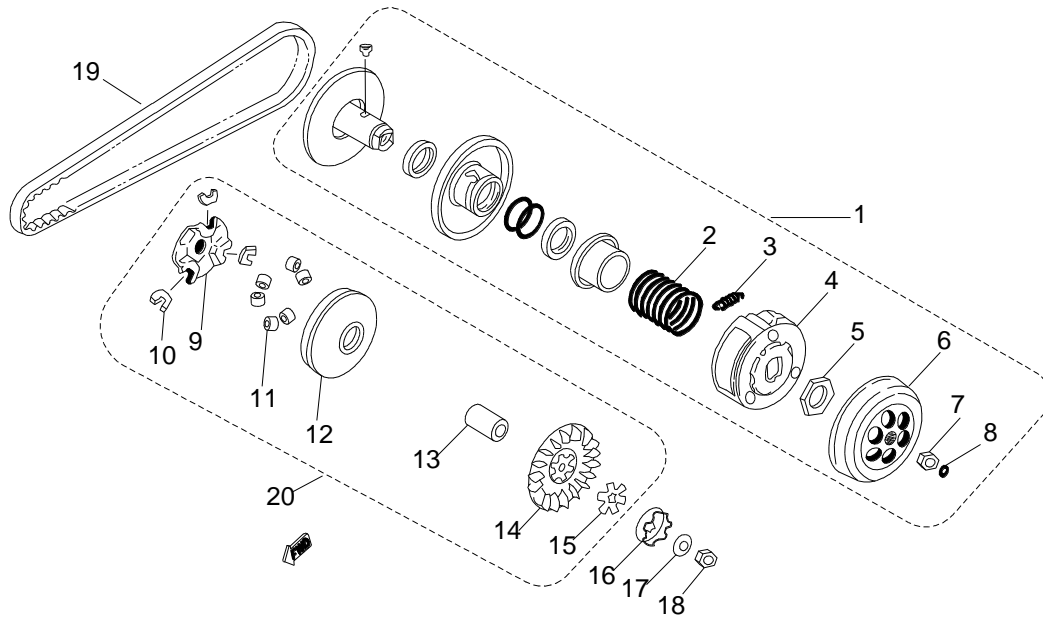

E-10
Clutch

Item	Part No.	Part Name	Q'ty
1	22300-E03-200	Secondary Sheave Ass'y	1
2	22312-E03-000	Spring, Compression	1
3	22331-E03-000	Spring, Clutch	3
4	22330-E03-000	Carrier Ass'y, Clutch	1
5	22332-E01-200	Nut, Clutch	1
6	22340-E03-000	House, Clutch	1
7	92111-10-19G	Hex. Acorn Nut	1
8	96200-125030	O-Ring	1
9	22411-E03-100	Plate, Cam	1
10	22412-E01-000	Slider, Cam Plate	3
11	22413-E01-010	Weight Roller	6
12	22410-E03-100	Sliding Sheave, Primary	1
13	22414-E03-100	Collar	1
14	22420-E03-100	Fixed Sheave, Primary	1
15	22421-E03-200	Waser, Clam	1
16	22422-E03-000	Clutch, Oneway	1
17	93103-10524-26-1	Washer, Conical Spring	1
18	92110-10-17C	Hex. Acorn Nut	1
19	22500-E03-000	Belt, Drive	1
20	22400-E03-200	Sliding Sheave, Ass'y	1