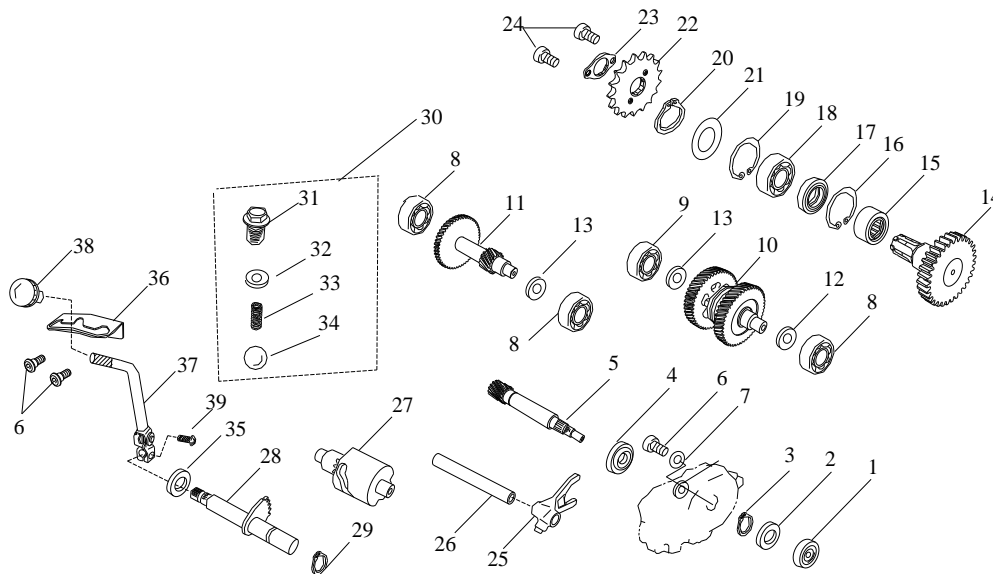

E-11

Transmission

Item	Part No.	Part Name	Q'ty
1	95100-638LLU	Bearing, Ball	1
2	96100-172855	Seal, Oil	1
3	93406-STW17A	Circlip	1
4	95100-T6003	Bearing,Ball	1
5	23610-E01-010	Drive Gear,Primary	1
6	91760-06010-05W-1	Hex. Socket Bolt	3
7	93100-06519-12W-2	Waser, Plate	1
8	95100-T6201	Bearing,Ball	3
9	95100-T6202	Bearing,Ball	1
10	23640-E01-000	Main Axle	1
11	23620-E01-010	Drive Gear,Shift	1
12	93100-15522-10B	Washer , Plate	1
13	93100-12018-10B	Washer , Plate	2
14	23650-E01-000	Gear,Driven	1
15	95200-HMK2515-2	Bearing,Needle	1
16	93405-IRTW32A	Circlip	1
17	96100-253506	Seal, Oil	1
18	95100-6004LLU	Bearing, Ball	1